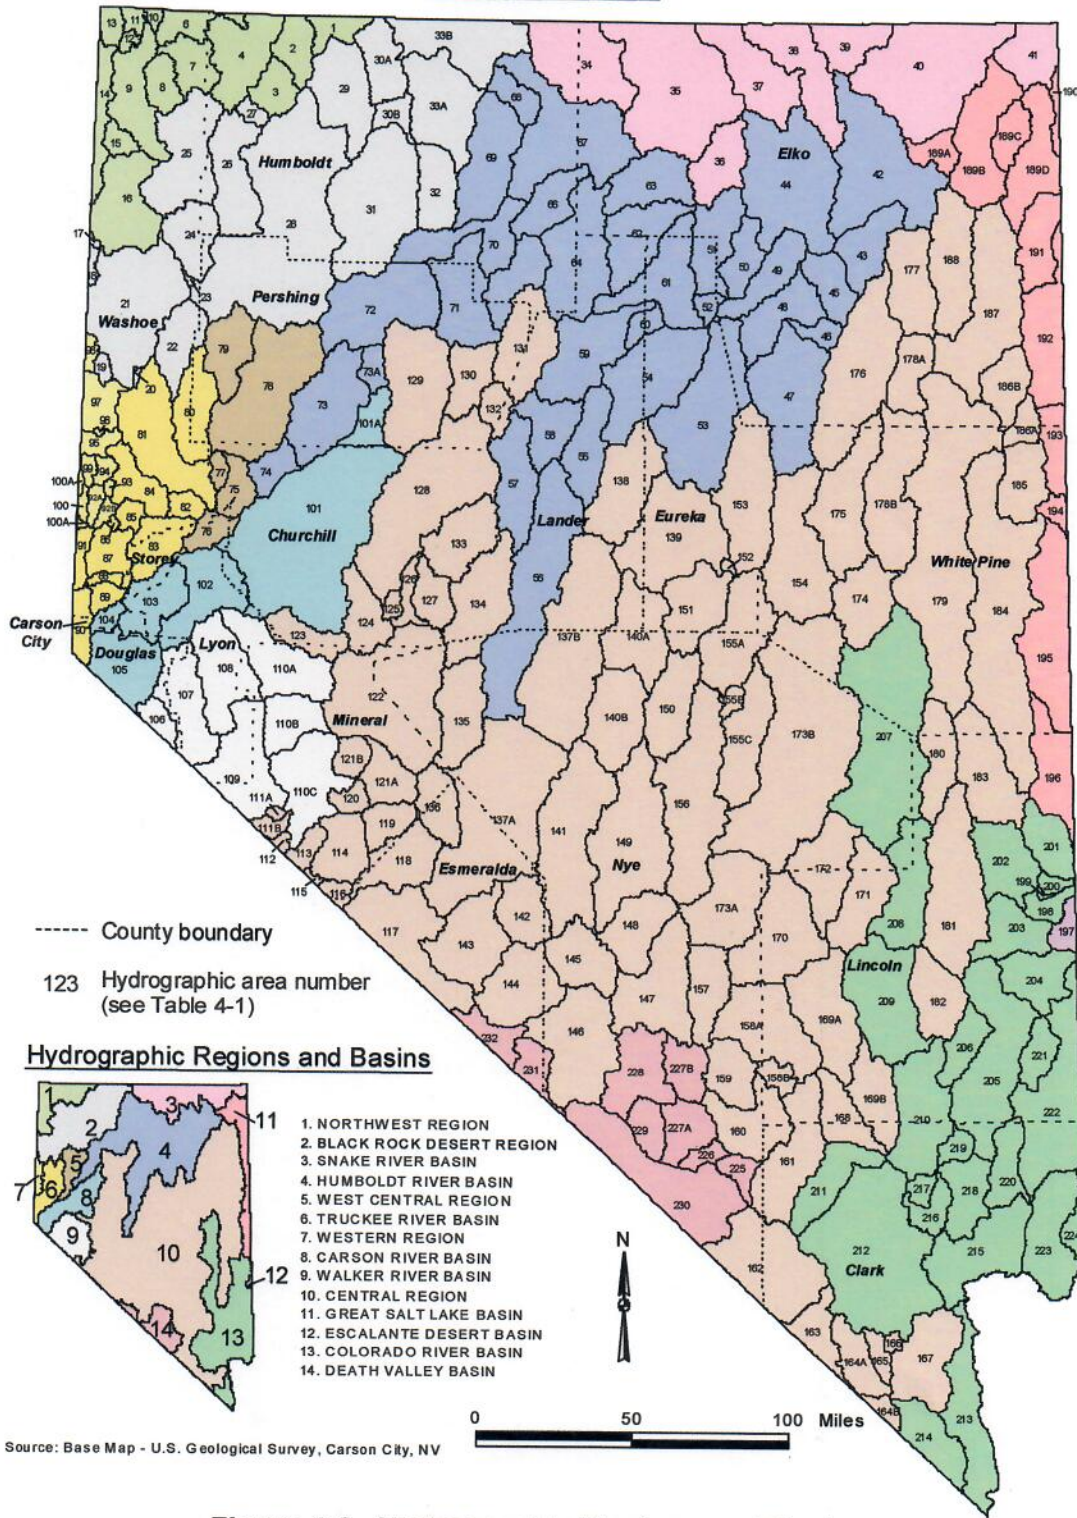

Hydrographic Areas

Figure 4-2. Hydrographic Regions and Basins

Table 4-1. List of Hydrographic Areas

1. NORTHWEST REGION

1. Pueblo Valley
2. Continental Lake Valley
3. Gridley Lake Valley
4. Virgin Valley
5. Sage Hen Valley
6. Guano Valley
7. Swan Lake Valley
8. Massacre Lake Valley
9. Long Valley
10. Macy Flat
11. Coleman Valley
12. Mosquito Valley
13. Warner Valley
14. Surprise Valley
15. Boulder Valley
16. Duck Lake Valley

2. BLACK ROCK DESERT REGION

17. Pilgrim Flat
18. Painter Flat
19. Dry Valley
20. Sano Valley
21. Smoke Creek Desert
22. San Emidio Desert
23. Granite Basin
24. Hualapai Flat
25. High Rock Lake Valley
26. Mud Meadow
27. Summit Lake Valley
28. Black Rock Desert
29. Pine Forest Valley
30. Kings River Valley
 - (A) Rio King Subarea
 - (B) Sod House Subarea
31. Desert Valley
32. Silver State Valley
33. Quinn River Valley
 - (A) Orovida Subarea
 - (B) McDermitt Subarea

3. SNAKE RIVER BASIN

34. Little Owyhee River Area
35. South Fork Owyhee River Area
36. Independence Valley
37. Owyhee River Area
38. Bruneau River Area
39. Jarbidge River Area
40. Salmon Falls Creek Area
41. Goose Creek Area

179. Steptoe Valley
180. Cave Valley
181. Dry Lake Valley
182. Delamar Valley
183. Lake Valley
184. Spring Valley
185. Tippett Valley
186. Antelope Valley (White Pine & Elko)
 - (A) Southern Part
 - (B) Northern Part
187. Goshute Valley
188. Independence Valley (Pequop Valley)